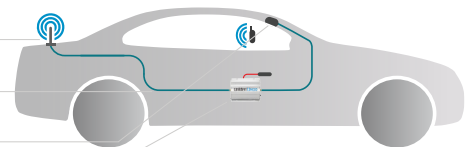

HOW A Uniden UM50 BOOSTER KIT WORKS

Outdoor Antenna

Cable

Indoor Antenna

Booster