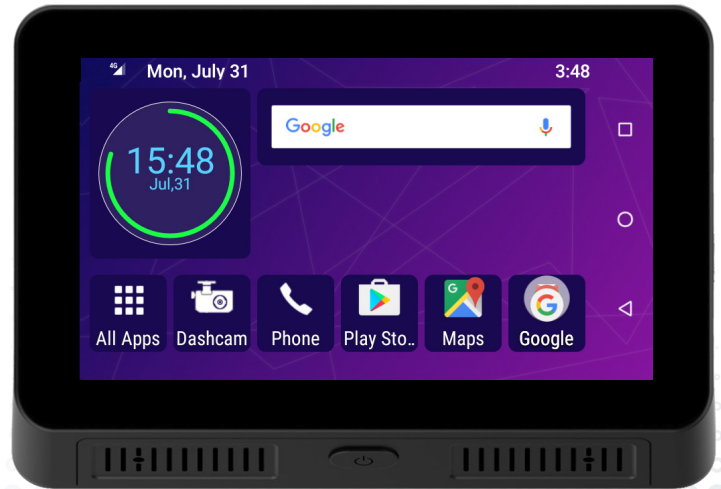

## siyata<sub>mobile</sub> CP250

### Vehicle Communicator

The Siyata CP250 is the first LTE all-in-one fleet communications device for cellular voice calls, push to talk over cellular, navigation, data applications, built in camera, DVR and more.

This device was designed to be installed on the dash or mounted on a windshield, specifically for lighter commercial vehicles such taxis, vans and delivery trucks. The tablet based design makes installation a breeze and ensures safer communication for professional drivers.

**4G** 4G LTE  
FIRST AND ONLY 4G  
TABLET STYLE VEHICLE DEVICE

**LARGE 5" WIDE SCREEN DISPLAY**

**MTK CHIPSET**  
MT6735, 4 CORE, 1.3GHZ

**ANDROID 6.0 OS**  
ENJOY ALL PLAY STORE APPS

**PUSH TO TALK OVER CELLULAR (POC)**